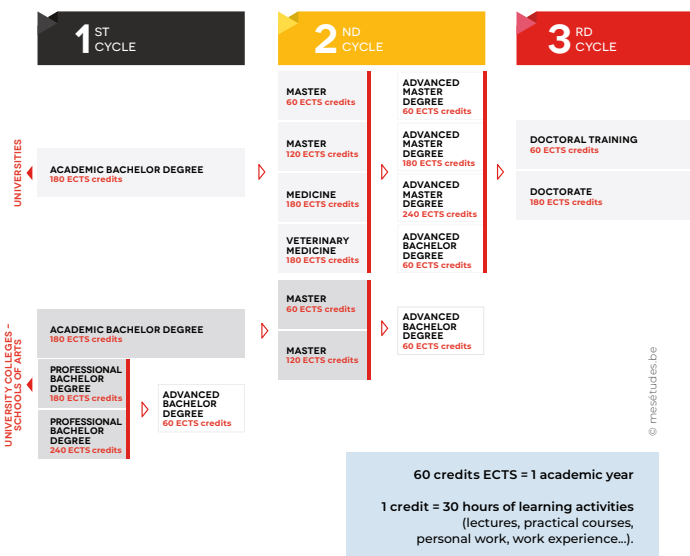

ORGANISATION OF STUDIES

In French-speaking Belgium, higher education is based on a system of 3 cycles of studies: Bachelor's degree, Master's degree and PhD. This system is recognised in numerous countries in both the EU and worldwide.

- high-quality higher education
- student mobility
- globalisation of higher education (European Credit Transfer System - ECTS)

How higher education works

© IHECS

HIGHER EDUCATION INSTITUTIONS

Teaching, research, service to the community

Studies partly or entirely delivered in English:

- Criminology
- Dentistry
- Economics and management
- Engineering
- History
- History of art and archaeology
- Information and communication
- Languages, letters and translation studies
- Law
- Motor sciences
- Philosophy
- Plastics, visual and spatial arts
- Political and social sciences
- Psychology and education
- Public health sciences
- Sciences
- Theology
- Veterinary science