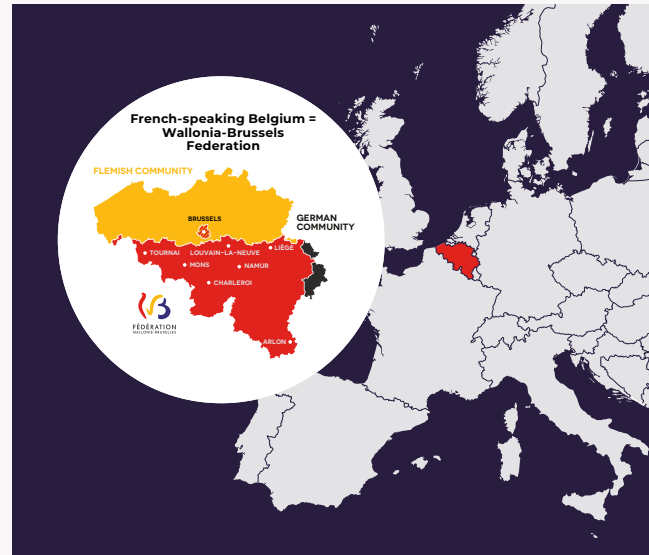

ORGANISATION OF STUDIES

In French-speaking Belgium, higher education is based on a system of 3 cycles of studies: Bachelor's degree, Master's degree and PhD. This system is recognised in numerous countries in both the EU and worldwide.

STUDYINBELGIUM.BE
STUDY IN BELGIUM
WALLONIE-BRUXELLES CAMPUS
WB CAMPUS

STUDY IN BELGIUM

FRENCH-SPEAKING

Editor: Pascale Delcomminette – 2, Place Saintelette, B-1080 Brussels | Design: polygraph.be

AGENCY PROMOTING HIGHER EDUCATION IN FRENCH-SPEAKING BELGIUM ON THE INTERNATIONAL STAGE

STUDYINBELGIUM.BE

WALLONIE BRUXELLES CAMPUS

WHY SHOULD YOU CHOOSE FRENCH-SPEAKING BELGIUM?

FACTS & FIGURES

Location

Research and innovation

HIGHER EDUCATION INSTITUTIONS = EDUCATION PROVIDERS RESEARCH ORIENTED RESEARCH AND INNOVATION PRODUCERS