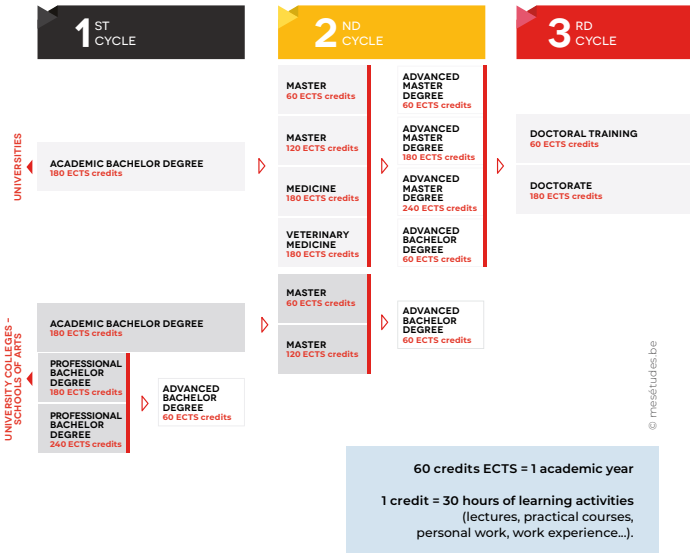

ORGANISATION OF STUDIES

In French-speaking Belgium, higher education is based on a system of 3 cycles of studies: Bachelor's degree, Master's degree and PhD. This system is recognised in numerous countries in both the EU and worldwide.

- → high-quality higher education
- → student mobility
- → globalisation of higher education (European Credit Transfer System - ECTS)

How higher education works

© IHECS

HIGHER EDUCATION INSTITUTIONS

Teaching, research, service to the community

5 universities

- → Université catholique de Louvain
- → Université libre de Bruxelles
- → Université de Liège
- → Université de Mons
- → Université de Namur

19 university colleges

- → Haute Ecole Albert Jacquard
- → Haute Ecole Bruxelles-Brabant
- → Haute Ecole Charlemagne
- → Haute Ecole Ephec
- → Haute Ecole Francisco Ferrer
- → Haute Ecole Galilée – IHECS
- → Haute Ecole « Groupe ICHEC - ISC Saint-Louis - ISFSC »
- → Haute Ecole en Hainaut
- → Haute Ecole Léonard de Vinci
- → Haute Ecole libre de Bruxelles - Ilya Prigogine
- → Haute Ecole libre Mosane
- → Haute Ecole Louvain en Hainaut
- → Haute Ecole Lucia de Brouckère
- → Haute Ecole de Namur-Liège-Luxembourg
- → Haute Ecole provinciale de Hainaut - Condorcet
- → Haute Ecole de la Province de Liège
- → Haute Ecole de la Province de Namur
- → Haute Ecole Robert Schuman
- → Haute Ecole de la Ville de Liège

16 Schools of Arts

- → Académie des Beaux-Arts de la Ville de Tournai
- → Académie royale des Beaux-Arts de la Ville de Bruxelles – Ecole supérieure des Arts
- → Arts?
- → Beaux-Arts de Liège - École Supérieure des Arts
- → Conservatoire royal de Bruxelles
- → Conservatoire royal de Liège
- → Ecole nationale supérieure des Arts visuels de La Cambre
- → Ecole supérieure des Arts de l'image « Le 75 »
- → Ecole supérieure des Arts – Ecole de Recherche graphique
- → Ecole supérieure des Arts du Cirque
- → Ecole supérieure des Arts Institut Saint-Luc à Tournai
- → Ecole supérieure des Arts Saint-Luc de Bruxelles
- → Ecole supérieure des Arts Saint-Luc de Liège
- → Institut des Arts de Diffusion
- → Institut national supérieur des Arts du Spectacle et des Techniques de Diffusion
- → Institut supérieur de Musique et de Pédagogie

Studies partly or entirely delivered in English:

- → Criminology
- → Dentistry
- → Economics and management
- → Engineering
- → History
- → History of art and archaeology
- → Information and communication
- → Languages, letters and translation studies
- → Law
- → Motor sciences
- → Philosophy
- → Plastics, visual and spatial arts
- → Political and social sciences
- → Psychology and education
- → Public health sciences
- → Sciences
- → Theology
- → Veterinary science

STUDYINBELGIUM.BE
STUDY IN BELGIUM
WALLONIE-BRUXELLES CAMPUS
WB CAMPUS