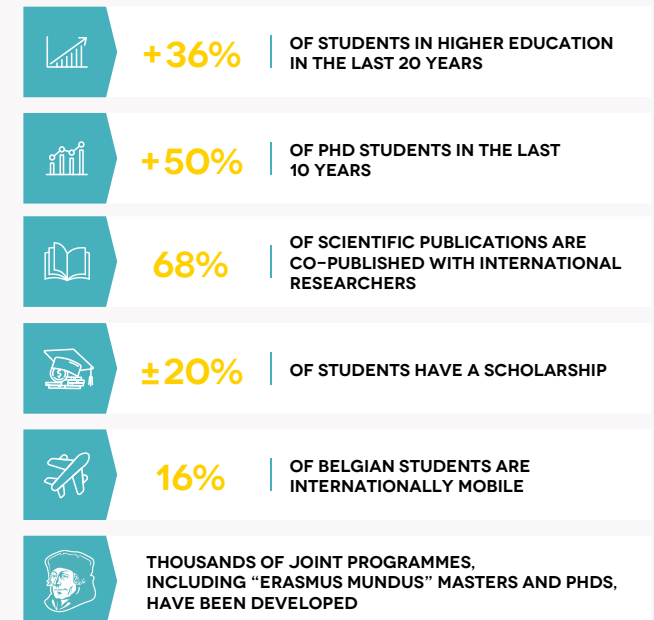

Research and innovation

HIGHER EDUCATION INSTITUTIONS = EDUCATION PROVIDERS RESEARCH ORIENTED RESEARCH AND INNOVATION PRODUCERS

They work with companies and private and public research units in 6 priority fields for innovation:

€380,000,000

ALLOCATED EACH YEAR TO RESEARCH

1,000
PHD GRADUATES WITH THESIS (DOCTORS)

Official languages

Student population

ORGANISATION OF STUDIES

In French-speaking Belgium, higher education is based on a system of 3 cycles of studies: Bachelor's degree, Master's degree and PhD. This system is recognised in numerous countries in both the EU and worldwide.